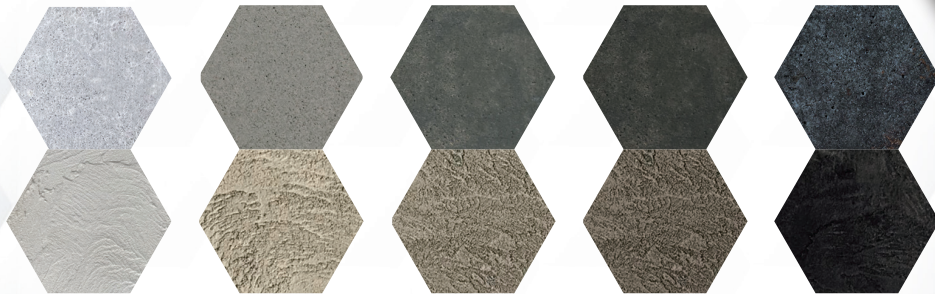

# COLORS 20 STANDARD

Top Sample: on bare concrete | Bottom Sample: on white overlay material

Sandy Beige Desert Trail Diego Buff Roasted Pecan Dark Walnut

Terra Cotta Clay Rustic Red Ochre Sage Emerald

Orange Ruby Ocean Teal Plum

White Slate Gray Antique Gray Charcoal Gray Bold Black

# DECORATIVE CONCRETE STAINS

Teal on Concrete

Sandy Beige and Diego Buff on Concrete

Ashler Slate Texture: Sandy Beige, Roasted Pecan & Antique Gray

Ruby on Overlay

Skip-Trowel Stone Texture: Desert Trail & Dark Walnut