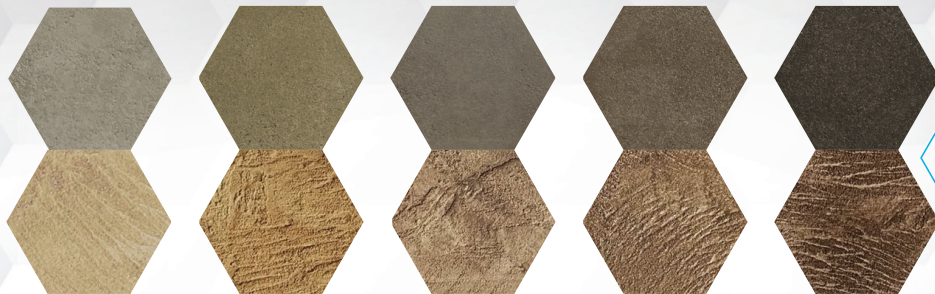

# COLORS 20 STANDARD

Top Sample: on bare concrete | Bottom Sample: on white overlay material

Sandy Beige Desert Trail Diego Buff Roasted Pecan Dark Walnut

Terra Cotta Clay Rustic Red Ochre Sage Emerald

Orange Ruby Ocean Teal Plum

White Slate Gray Antique Gray Charcoal Gray Bold Black

# DECORATIVE CONCRETE STAINS

Teal on Concrete

Sandy Beige and Diego Buff on Concrete

Ashler Slate Texture: Sandy Beige, Roasted Pecan & Antique Gray

Ruby on Overlay

Skip-Trowel Stone Texture: Desert Trail & Dark Walnut