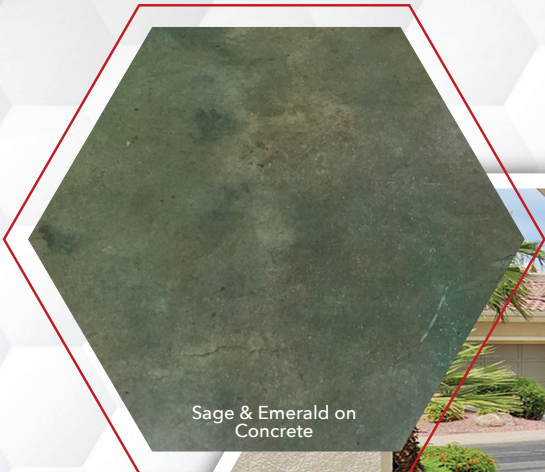

APPLY TO CONCRETE, OVERLAYS, PAVERS & POROUS STONE

Sage & Emerald on Concrete

Ocean on Concrete

Wood Texture:
Sandy Beige, Diego Buff & Antique Gray

Antique Gray on Concrete

Skip-Trowel Stone Tiles: Sandy Beige,
Slate Gray & Terra Cotta Clay