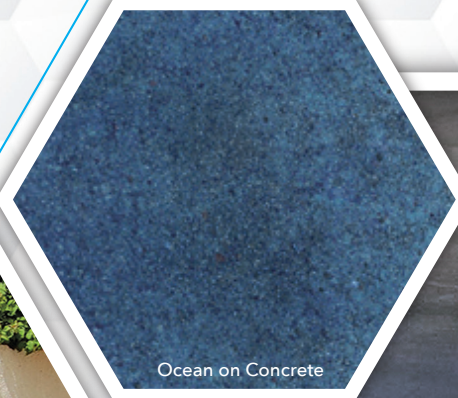

APPLY TO CONCRETE, OVERLAYS, PAVERS & POROUS STONE

Sage & Emerald on Concrete

Ocean on Concrete

Wood Texture:
Sandy Beige, Diego Buff & Antique Gray

Antique Gray on Concrete

Skip-Trowel Stone Tiles: Sandy Beige,
Slate Gray & Terra Cotta Clay