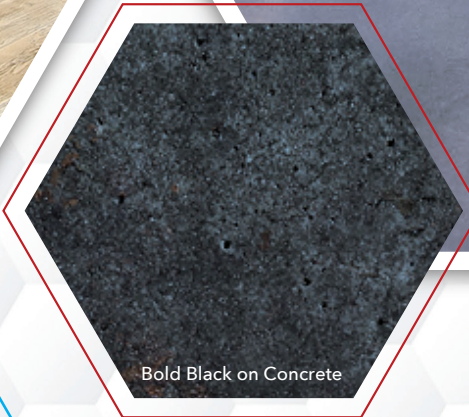

Bold Black on Concrete