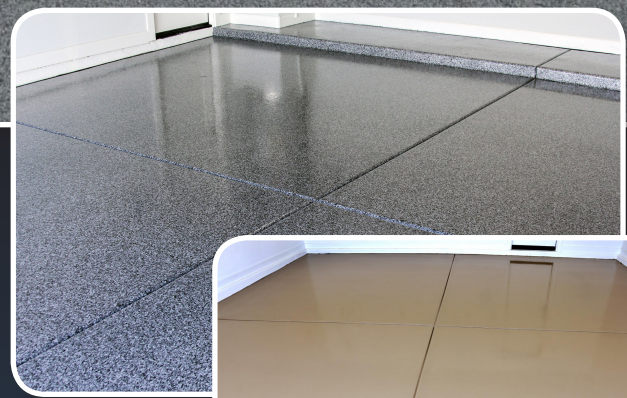

## Base Colors

Slide-Lok flooring systems have many color options that work well with residential, commercial and industrial applications. Slide-Lok's base colors comprise 8 standard shades perfect for both solid color and chip/flake floor coating systems. Pairing base colors with 41 standard chip and flake blends with varying broadcast rates create a truly unlimited amount of flooring options. Custom base colors in addition to chips and flakes are also available depending on your market. Consult your local Slide-Lok dealer for color availability and floor coating options.

 <p><b>Tan / Beige</b></p>	 <p><b>Mocha</b></p>	 <p><b>Burnt Umber</b></p>	 <p><b>Black</b></p>
 <p><b>McTavish</b></p>	 <p><b>Light Gray</b></p>	 <p><b>Dark Gray</b></p>	 <p><b>White</b></p>

For more information contact your Authorized Slide-Lok Dealer