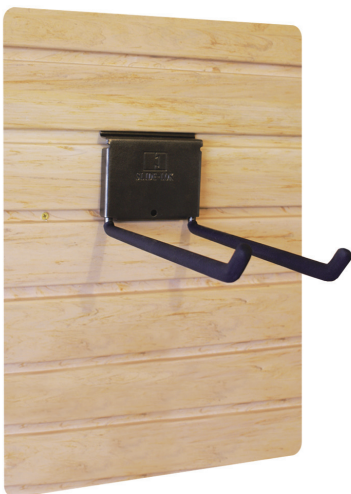

Slat-Wall by
SLIDE-LOK 

Slat-Wall

- **Easy to Install and Use**
- **Strong & Durable Material**
- **Custom Sizes & Fit**
- **7 Slide-Lok Accessories**
 - 2 Baskets and 5 Hooks
- **Compatible with Standard Slat-Wall Accessories**
- **Smooth Satin Finish**
- **2 Attractive Colors**
 - Woodgrain and Gray

Your Authorized Slide-Lok Dealer

SLIDE-LOK 

Garage Interiors & Closet Systems

www.slide-lok.com

18" x 13" Basket

13" x 10" Basket

2-Hook Tool Rack

10" Double Hook

5" Double Hook

5" J Hook

5" Loop Hook