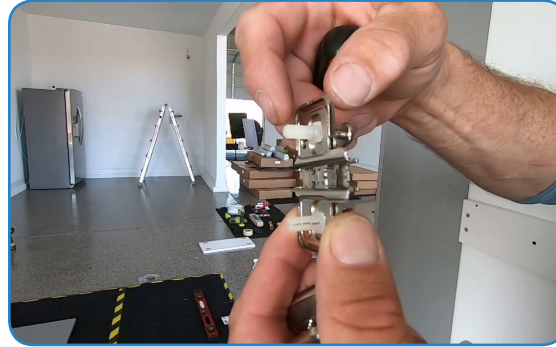

2448 graphite nebula

2472 graphite nebula

2424 butcher block

2448 butcher block

2472 butcher block

HIGH QUALITY CONSTRUCTION

LIMITED-LIFETIME WARRANTY

Blum soft close hinges and
drawer slide