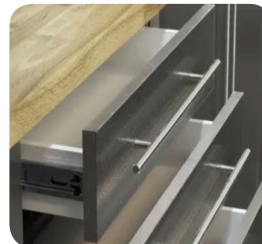

Free float off floor design

Drawers can hold up to 100lbs based on the drawer slides

Classic Black

White

Carleton

Flavia

Stainless

Canadian Gray

SLIDE-LOK[®]
Garage Floors & Storage Systems

SLIDE-LOK PRODUCTS

GARAGE FLOORS & STORAGE SYSTEMS

CUSTOM DESIGNS AND SIZES AVAILABLE

W= Wall cabinet

T= Tall cabinet (pantry)

U= Upper cabinet

W x H x D

2448 graphite nebula

2472 graphite nebula

2424 butcher block

2448 butcher block

2472 butcher block

HIGH QUALITY CONSTRUCTION

LIMITED-LIFETIME WARRANTY

Blum soft close hinges and
drawer slide