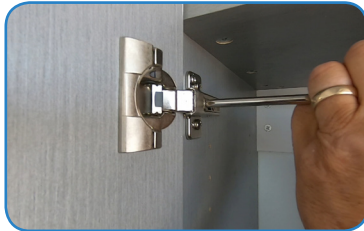

CUSTOM DESIGNS AND SIZES AVAILABLE

W= Wall cabinet

T= Tall cabinet (pantry)

U= Upper cabinet

W x H x D

W242424

W242416

W362424

W362416

U242012

U362012

T247224

T247216

T367224

T367216

T248224

T248416

T368424

T368416